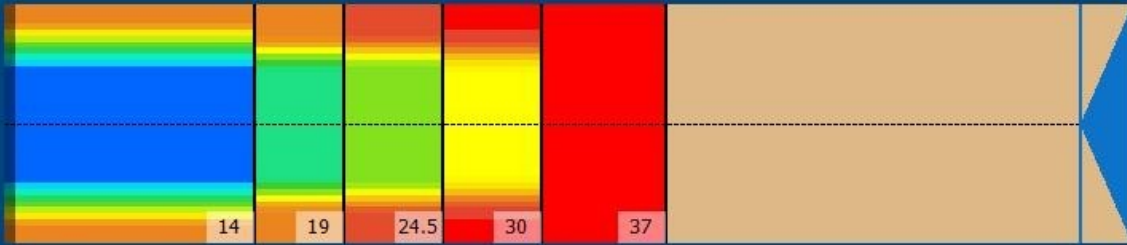

HAX2018

Conditioner:
Cleaner:

Zone Configuration

Cleaner Transition

Mode: Clean and Condition

Speed: Max Clean

Start Cleaner Spray: 0 Feet

Start Squeegee: 0 Feet

Start Conditioning: 6 Inches

Split Pattern: No

Zone 1	Avg	Ratio	Zone 2	Avg	Ratio
Left	25.4	3.5 : 1	Left	13.0	4.6 : 1
Right	25.4	3.5 : 1	Right	13.0	4.6 : 1
Center	90.0		Center	60.0	

Zone 3	Avg	Ratio	Zone 4	Avg	Ratio
Left	7.8	5.1 : 1	Left	4.8	5.2 : 1
Right	7.8	5.1 : 1	Right	4.8	5.2 : 1
Center	40.0		Center	25.0	

Zone 5	Avg	Ratio
Left	1.0	1.0 : 1
Right	1.0	1.0 : 1
Center	1.0	