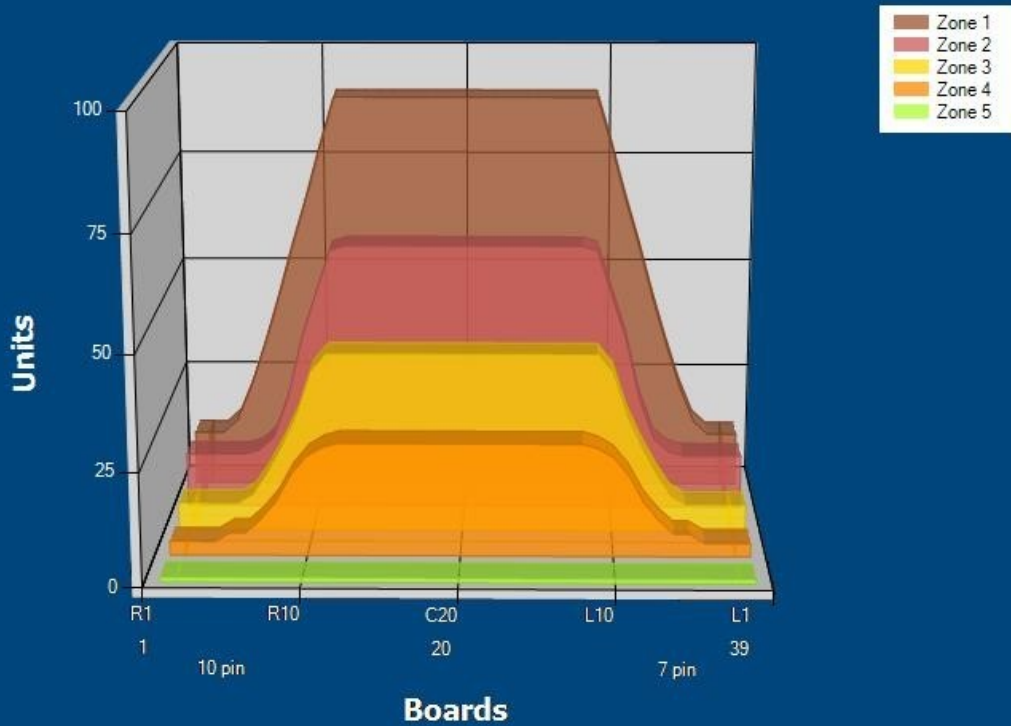

HAX2018

Conditioner:
Cleaner:

Zone Configuration

Cleaner Transition

Mode: Clean and Condition

Speed: Max Clean

Start Cleaner Spray: 0 Feet

Start Squeegee: 0 Feet

Start Conditioning: 6 Inches

Split Pattern: No

Zone 1	Avg	Ratio	Zone 2	Avg	Ratio
Left	25.4	3.5 : 1	Left	13.0	4.6 : 1
Right	25.4	3.5 : 1	Right	13.0	4.6 : 1
Center	90.0		Center	60.0	

Zone 3	Avg	Ratio	Zone 4	Avg	Ratio
Left	7.8	5.1 : 1	Left	4.8	5.2 : 1
Right	7.8	5.1 : 1	Right	4.8	5.2 : 1
Center	40.0		Center	25.0	

Zone 5	Avg	Ratio
Left	1.0	1.0 : 1
Right	1.0	1.0 : 1
Center	1.0	