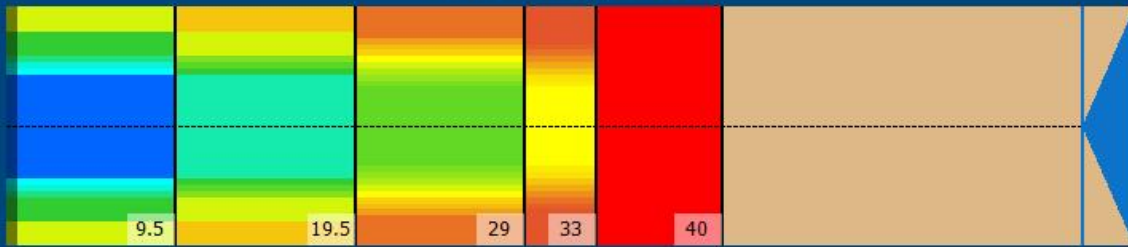

HANKO40

Conditioner:
Cleaner:

Zone Configuration

Cleaner Transition

Mode: Clean and Condition

Speed: Max Clean

Start Cleaner Spray: 0 Feet

Start Squeegee: 0 Feet

Start Conditioning: 6 Inches

Split Pattern: No

Zone 1	Avg	Ratio	Zone 2	Avg	Ratio
Left	42.0	2.1 : 1	Left	25.6	2.5 : 1
Right	42.0	2.1 : 1	Right	25.6	2.5 : 1
Center	90.0		Center	65.0	

Zone 3	Avg	Ratio	Zone 4	Avg	Ratio
Left	12.6	3.5 : 1	Left	7.2	3.5 : 1
Right	12.6	3.5 : 1	Right	7.2	3.5 : 1
Center	44.0		Center	25.0	

Zone 5	Avg	Ratio
Left	1.0	1.0 : 1
Right	1.0	1.0 : 1
Center	1.0	