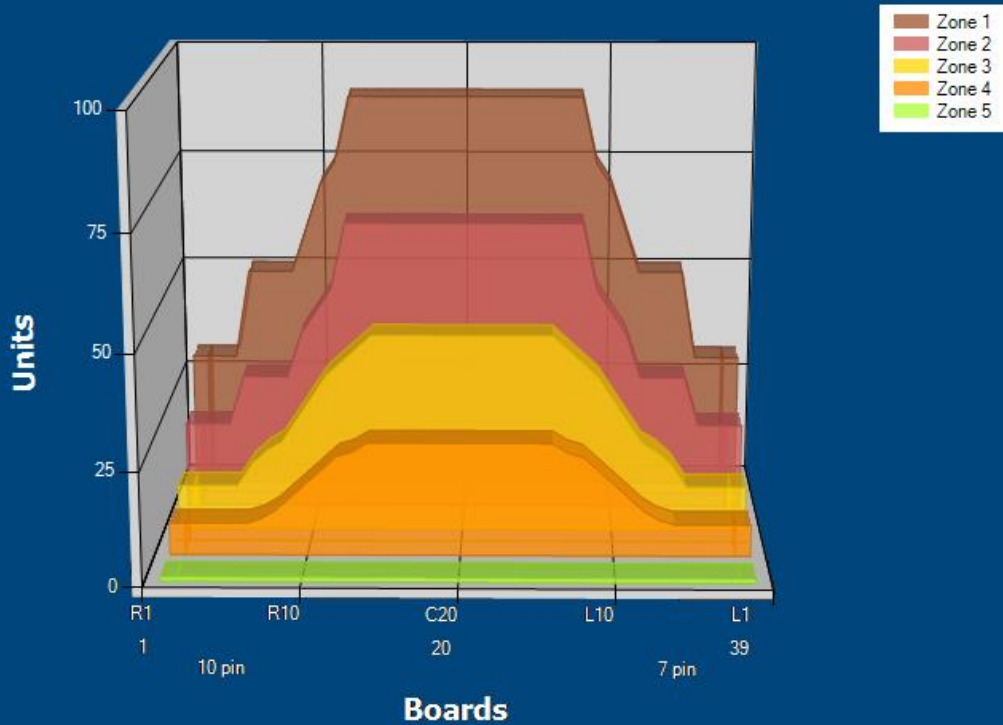

HANKO40

Conditioner:
Cleaner:

Zone Configuration

Cleaner Transition

Mode: Clean and Condition

Speed: Max Clean

Start Cleaner Spray: 0 Feet

Start Squeegee: 0 Feet

Start Conditioning: 6 Inches

Split Pattern: No

Zone 1	Avg	Ratio	Zone 2	Avg	Ratio
Left	42.0	2.1 : 1	Left	25.6	2.5 : 1
Right	42.0	2.1 : 1	Right	25.6	2.5 : 1
Center	90.0		Center	65.0	

Zone 3	Avg	Ratio	Zone 4	Avg	Ratio
Left	12.6	3.5 : 1	Left	7.2	3.5 : 1
Right	12.6	3.5 : 1	Right	7.2	3.5 : 1
Center	44.0		Center	25.0	

Zone 5	Avg	Ratio
Left	1.0	1.0 : 1
Right	1.0	1.0 : 1
Center	1.0	