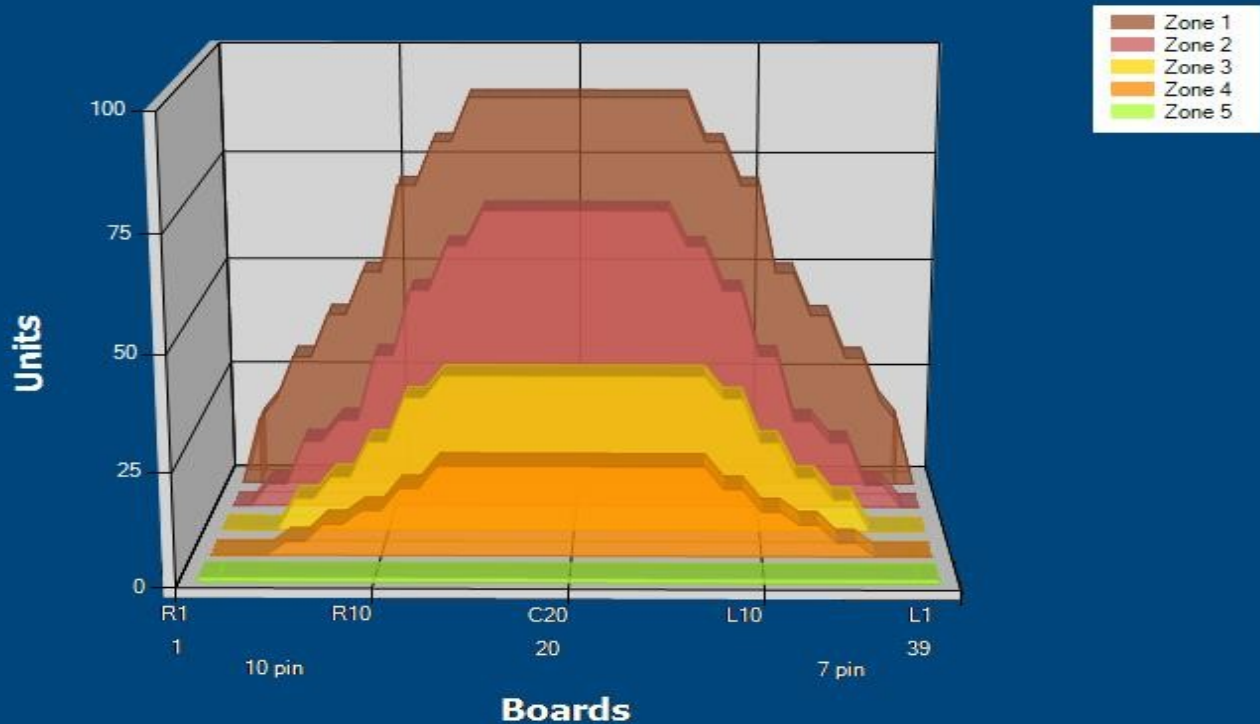

DESTROYERS20

Conditioner:

Cleaner:

Zone Configuration

Cleaner Transition

Mode: Clean and Condition

Speed: Max Clean

Start Cleaner Spray: 0 Feet

Start Squeegee: 0 Feet

Start Conditioning: 6 Inches

Split Pattern: No

Zone 1	Avg	Ratio	Zone 2	Avg	Ratio
Left	32.0	2.8 : 1	Left	12.0	5.7 : 1
Right	32.0	2.8 : 1	Right	12.0	5.7 : 1
Center	90.0		Center	68.0	
Zone 3	Avg	Ratio	Zone 4	Avg	Ratio
Left	5.2	6.7 : 1	Left	2.6	7.7 : 1
Right	5.2	6.7 : 1	Right	2.6	7.7 : 1
Center	35.0		Center	20.0	
Zone 5	Avg	Ratio			
Left	1.0	1.0 : 1			
Right	1.0	1.0 : 1			
Center	1.0				