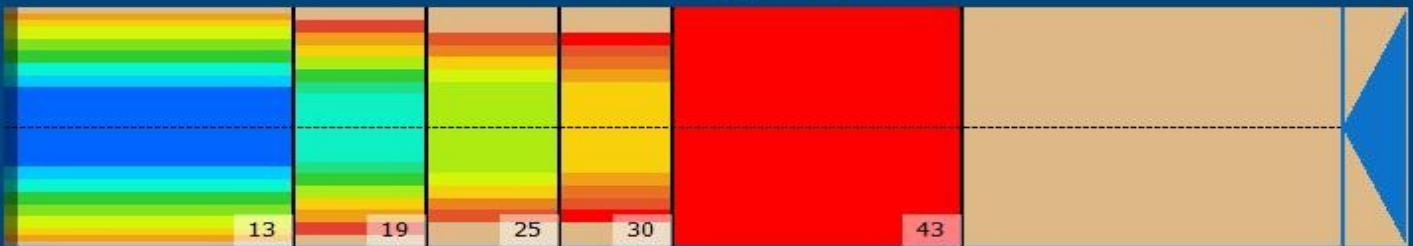

DESTROYERS20

Conditioner:

Cleaner:

Zone Configuration

Cleaner Transition

Mode: Clean and Condition

Speed: Max Clean

Start Cleaner Spray: 0 Feet

Start Squeegee: 0 Feet

Start Conditioning: 6 Inches

Split Pattern: No

Zone 1	Avg	Ratio	Zone 2	Avg	Ratio
Left	32.0	2.8 : 1	Left	12.0	5.7 : 1
Right	32.0	2.8 : 1	Right	12.0	5.7 : 1
Center	90.0		Center	68.0	
Zone 3	Avg	Ratio	Zone 4	Avg	Ratio
Left	5.2	6.7 : 1	Left	2.6	7.7 : 1
Right	5.2	6.7 : 1	Right	2.6	7.7 : 1
Center	35.0		Center	20.0	
Zone 5	Avg	Ratio			
Left	1.0	1.0 : 1			
Right	1.0	1.0 : 1			
Center	1.0				